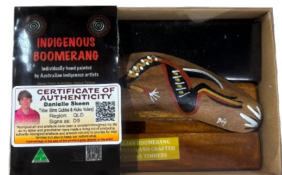

BOXED 8 INCH TRADITIONAL BOOMERANG WITH STAND

[Read More](#)

SKU: BXRBO-08

Price: $33.00 *ex GST