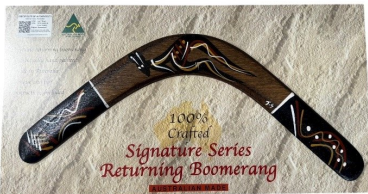

16 INCH TRADITIONAL PLYWOOD RETURNER CARDED

[Read More](#)

SKU: PWTRRC-16

Price: $53.00 *ex GST