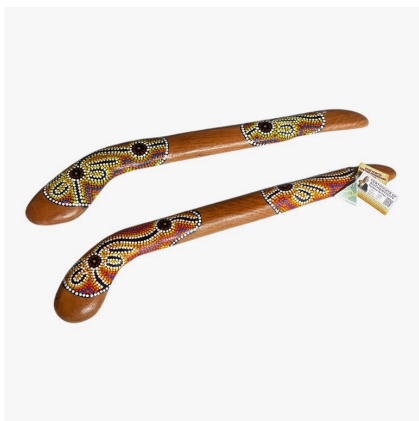

AUSTRALIAN MADE HUNTING BOOMERANG DOT ART

[Read More](#)

SKU: BOKI-03

Price: $500.00 *ex GST