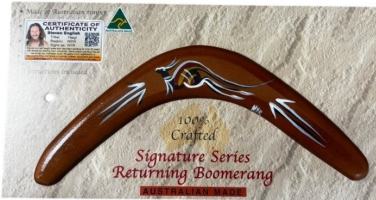

12 INCH TRADITIONAL TIMBER BOOMERANG CARDED

[Read More](#)

SKU: PWTC-12

Price: $24.00 *ex GST