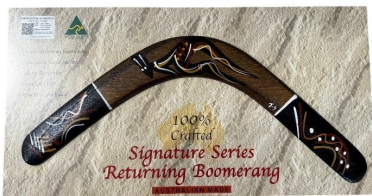

[Read More](#)

SKU: PWTRRC-12

Price: \$44.00 *ex GST

14 INCH TRADITIONAL PLYWOOD RETURNER CARDED

[Read More](#)

SKU: PWTRRC-14

Price: \$47.00 *ex GST

16 INCH TRADITIONAL PLYWOOD RETURNER CARDED