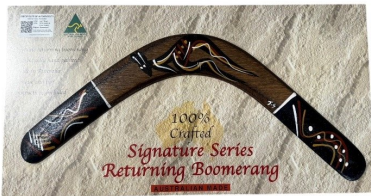

16 INCH TRADITIONAL PLYWOOD RETURNER CARDED

[Read More](#)

SKU: PWTRRC-16

Price: $53.00 *ex GST