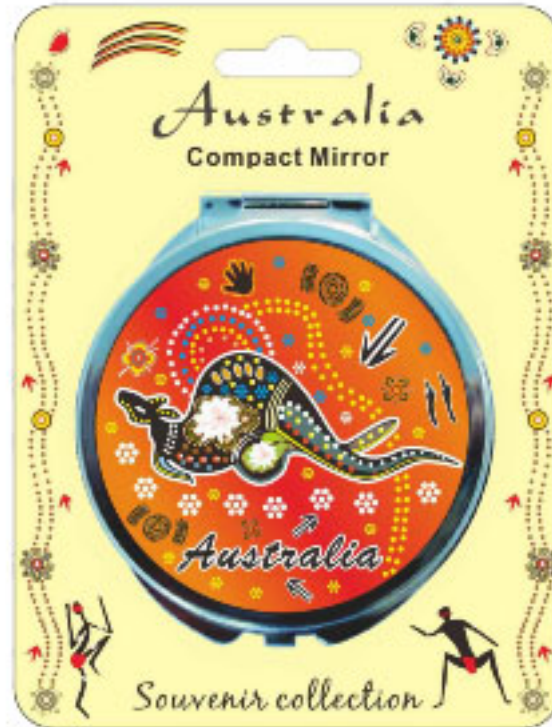

MIRRORS

Wholesale customers: Bulk Buy deals are available when purchasing mixed designs.