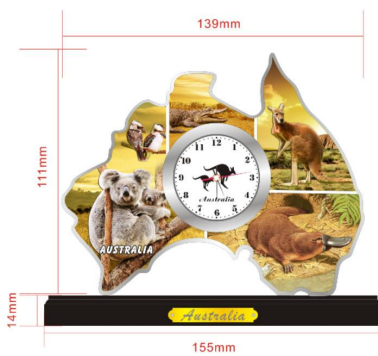

TABLE OF CONTENTS

Desk Clocks 2

DESK CLOCKS

Wholesale customers: Bulk Buy deals are available when purchasing mixed designs.

CLOCK METAL MAP ANIMAL

[Read More](#)

SKU: MOA-CK-AN

Price: \$15.00 *ex GST